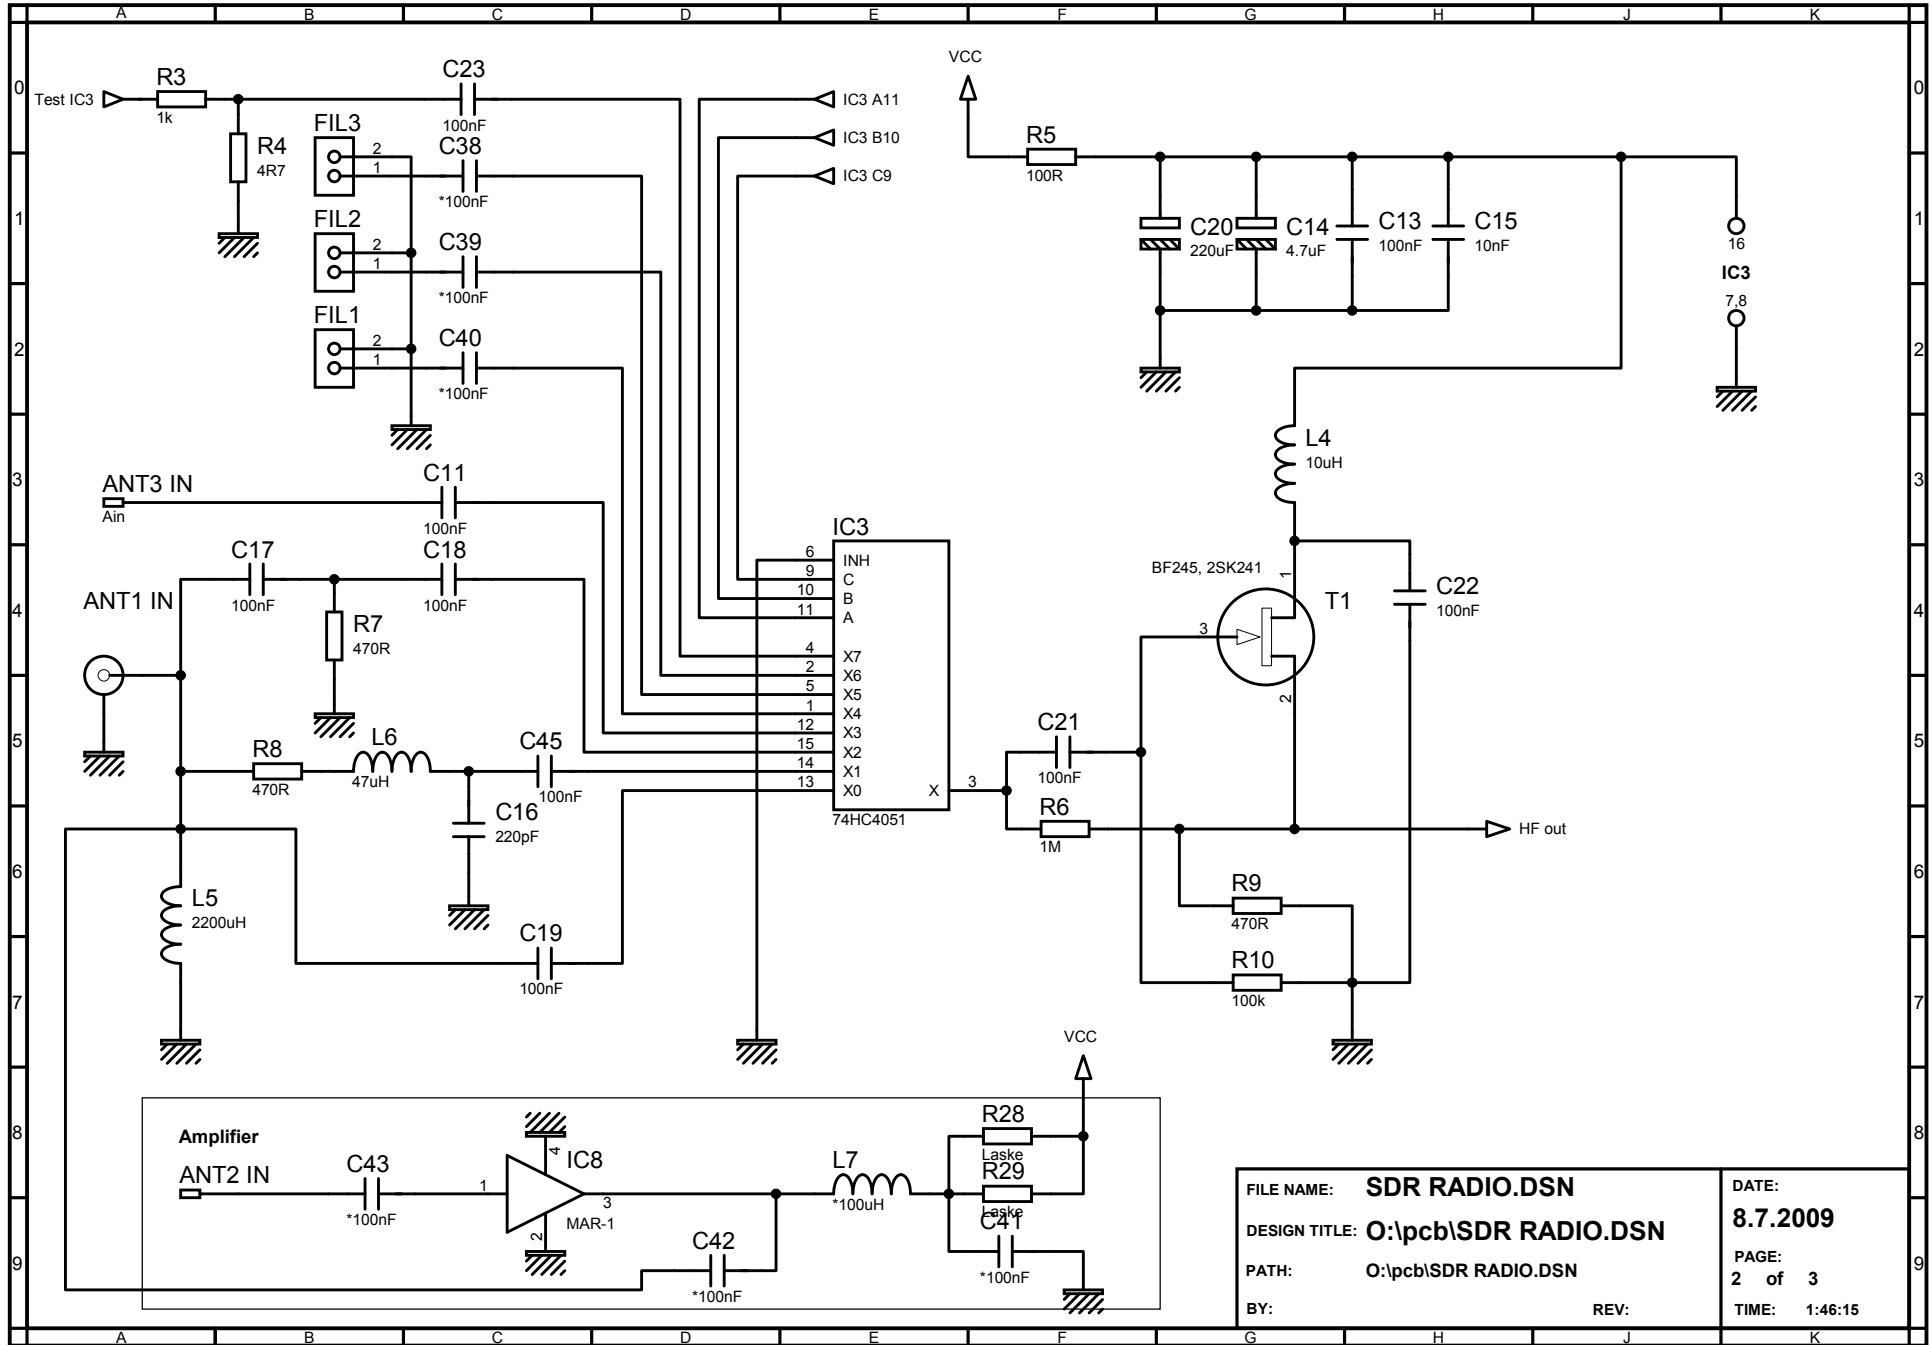

FILE NAME:	SDR RADIO.DSN	DATE:	8.7.2009
DESIGN TITLE:	O:\pcb\SDR RADIO.DSN	PAGE:	1 of 3
PATH:	O:\pcb\SDR RADIO.DSN	TIME:	1:46:15
BY:		REV:	

FILE NAME: **SDR RADIO.DSN**
 DESIGN TITLE: **O:\pcb\SDR RADIO.DSN**
 PATH: **O:\pcb\SDR RADIO.DSN**
 BY: _____